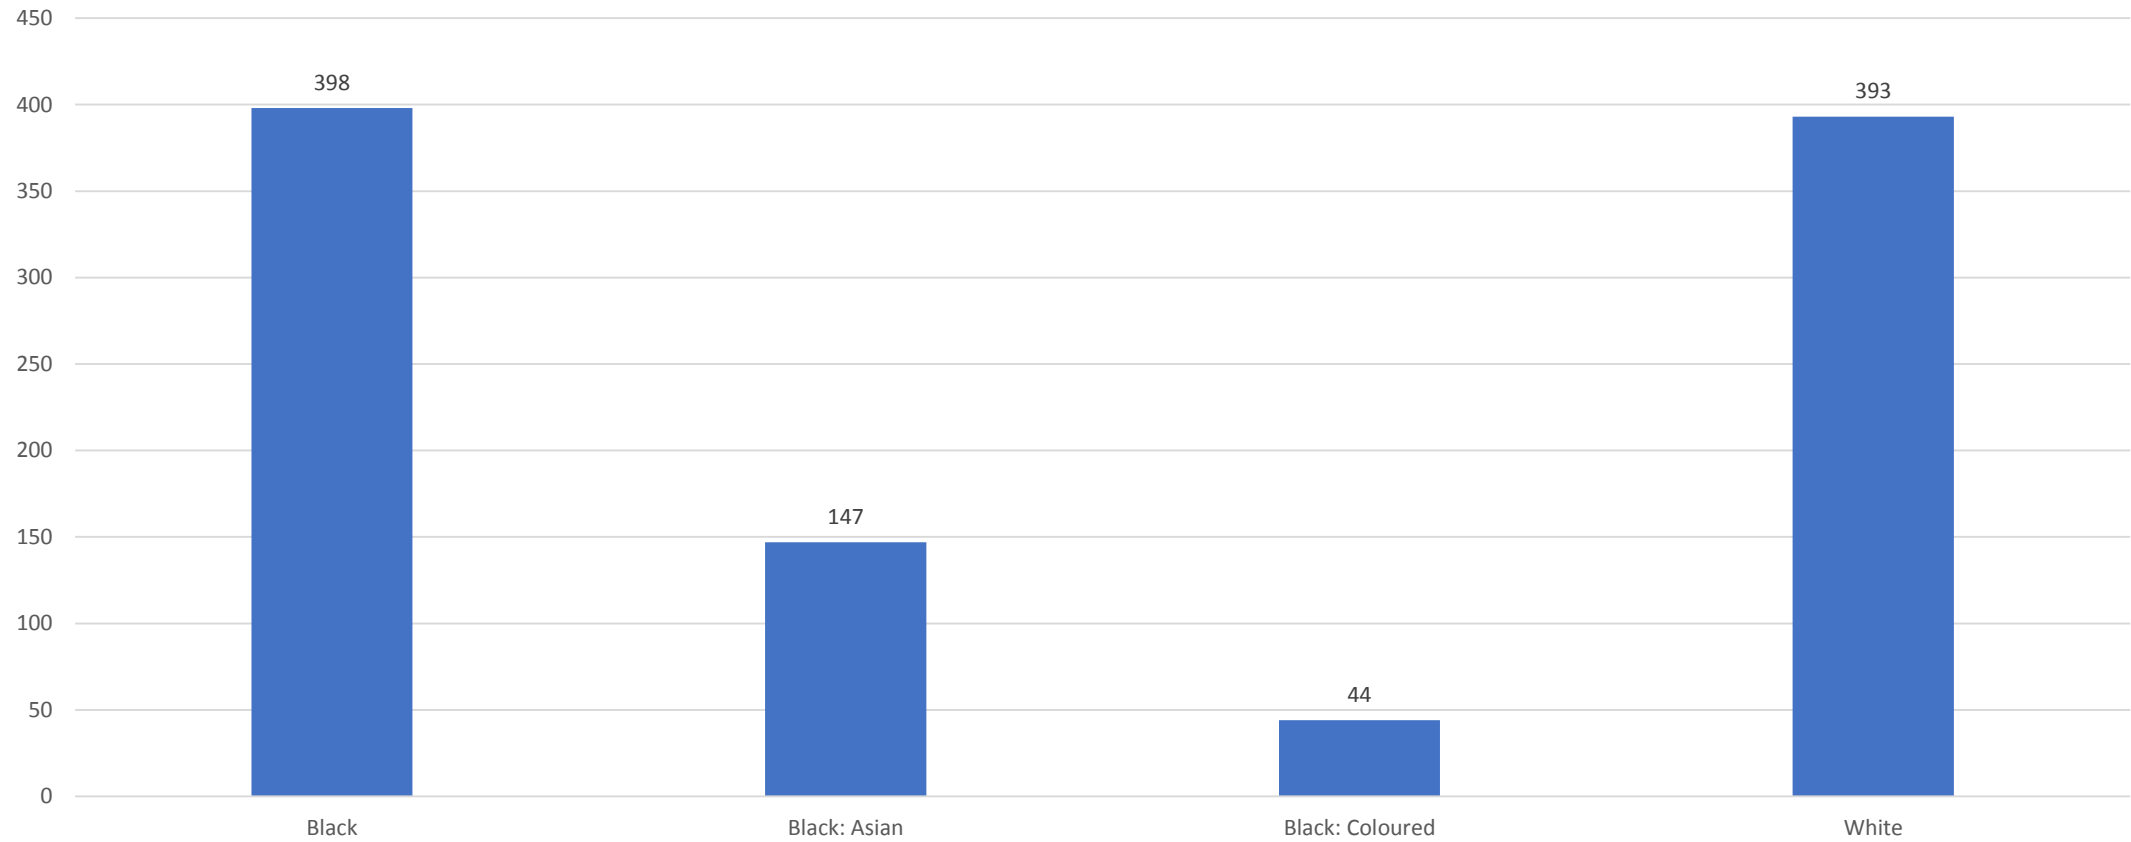

	AIB (SA)	CAIB (SA)	LIB (SA)	PB (SA)	FIBSA	Non-Designated Member
Total	141	398	28	187	41	210
Under 35	57	21	0	37	0	101

	AIB (SA)	CAIB (SA)	LIB (SA)	PB (SA)	FIBSA	Non-Designated Member
Under 35	26.40%	9.70%	0%	17.10%	0%	46.80%

Black	398
Black: Asian	147
Black: Coloured	44
White	393

Race

Female 372

Male 638