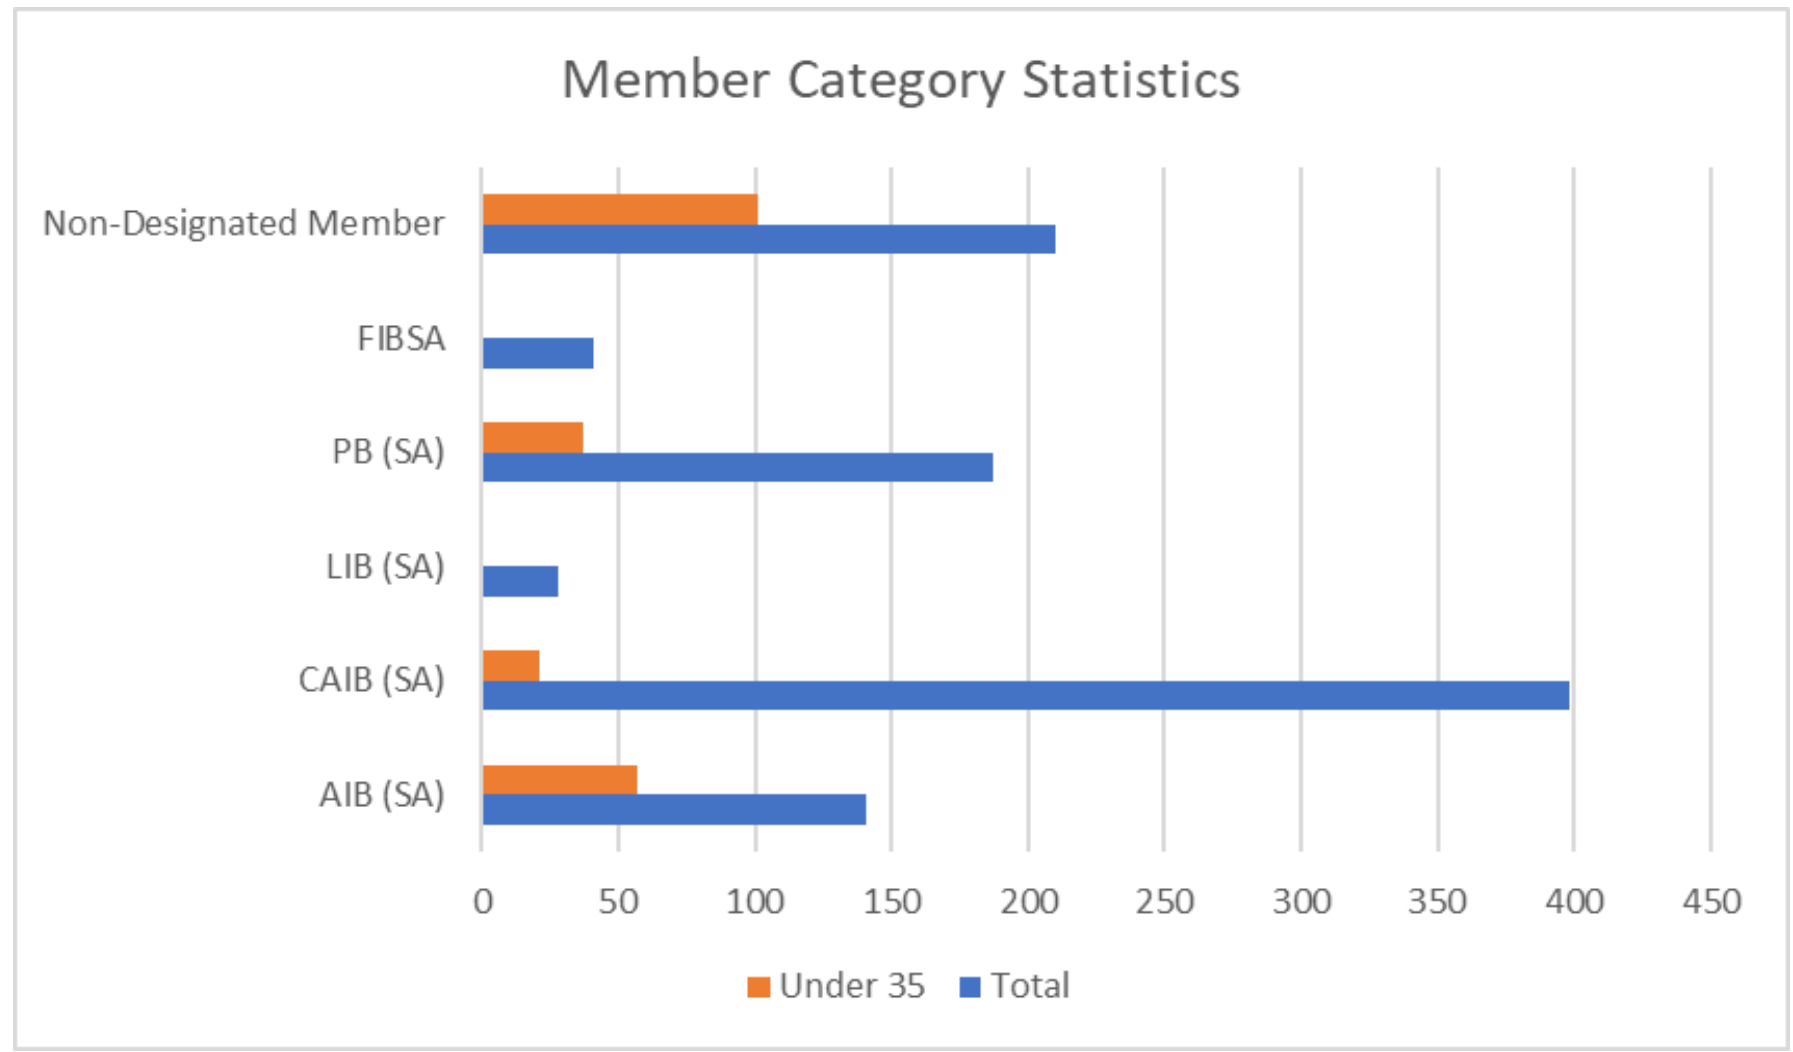

	AIB (SA)	CAIB (SA)	LIB (SA)	PB (SA)	FIBSA	Non-Designated Member
Total	141	398	28	187	41	210
Under 35	57	21	0	37	0	101

	AIB (SA)	CAIB (SA)	LIB (SA)	PB (SA)	FIBSA	Non-Designated Member
Under 35	26.40%	9.70%	0%	17.10%	0%	46.80%

Black	398
Black: Asian	147
Black: Coloured	44
White	393

Race

Female 372

Male 638