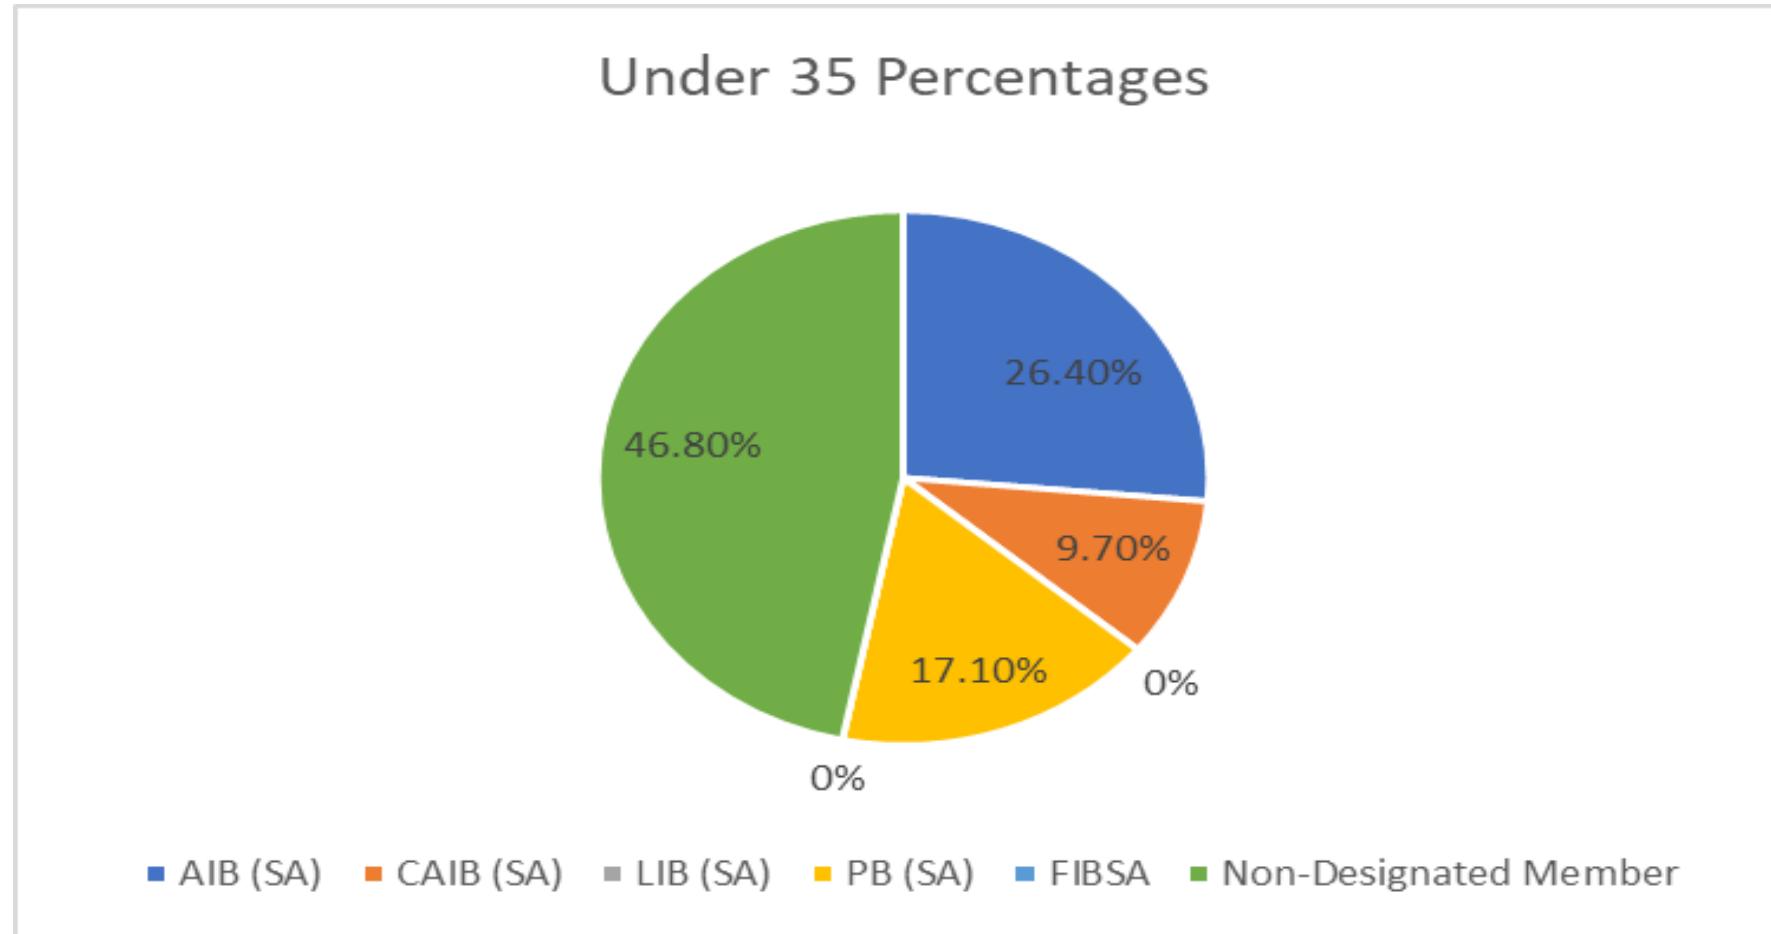

	AIB (SA)	CAIB (SA)	LIB (SA)	PB (SA)	FIBSA	Non-Designated Member
Total	141	398	28	187	41	210
Under 35	57	21	0	37	0	101

	AIB (SA)	CAIB (SA)	LIB (SA)	PB (SA)	FIBSA	Non-Designated Member
Under 35	26.40%	9.70%	0%	17.10%	0%	46.80%

Black	398
Black: Asian	147
Black: Coloured	44
White	393

Race

Female 372

Male 638